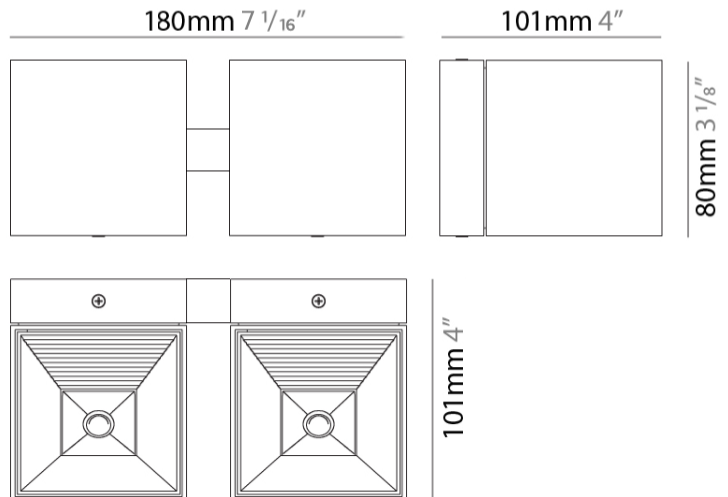

108mm (4 1/4")
108mm (4 1/4")
J-Box cover plate
Included